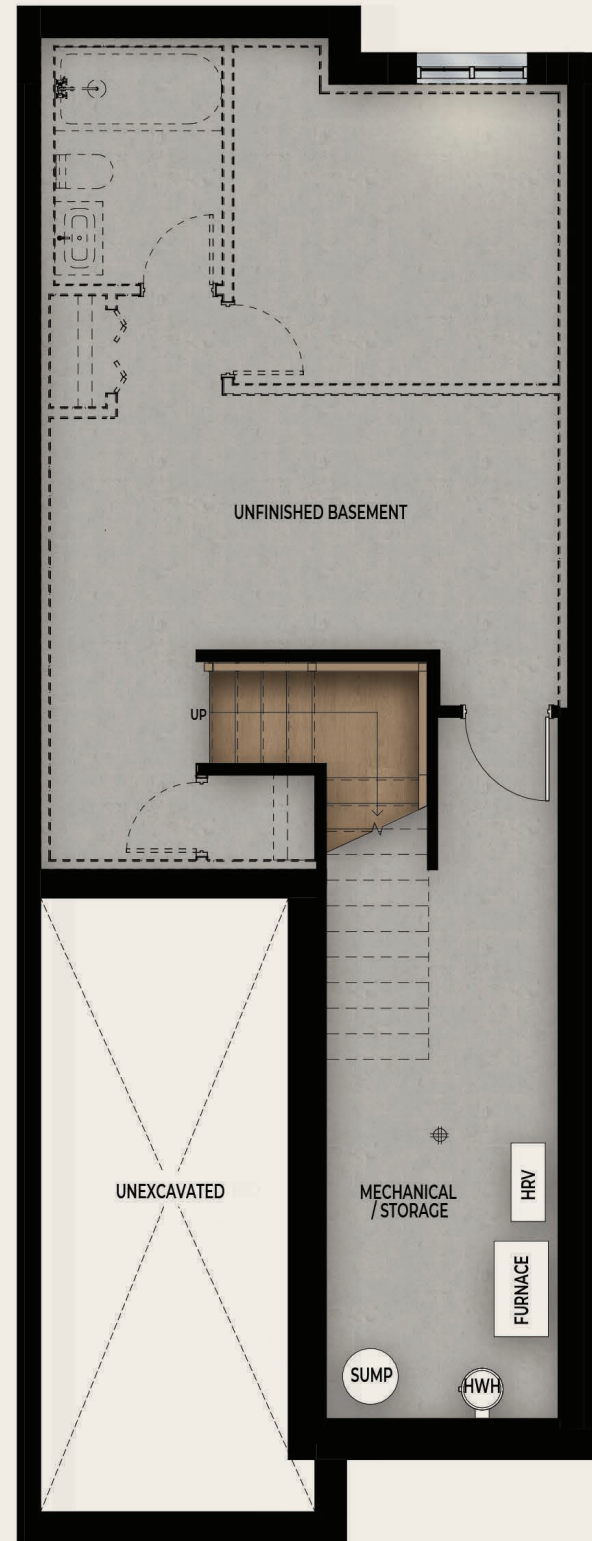

# SILVERSMITH

1908 Square Feet  
 2 Bedrooms  
 2.5 Bathrooms

Interior Suite

Basement - 818 sqft. ( Standard Unfinished )

Main Floor - 818 sqft

Second Floor - 1090 sqft