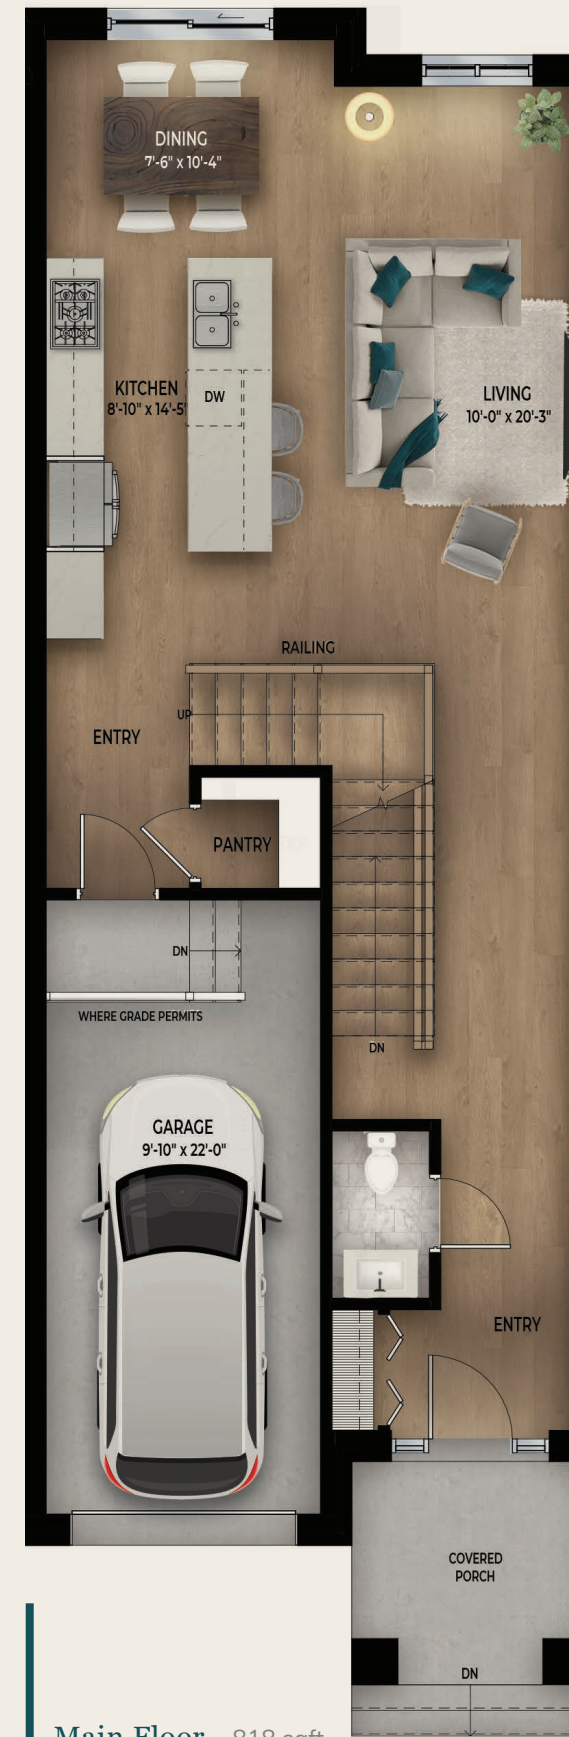

# SILVERSMITH

1908 Square Feet  
 2 Bedrooms  
 2.5 Bathrooms

Interior Suite

Basement - 818 sqft. ( Standard Unfinished )

Main Floor - 818 sqft

Second Floor - 1090 sqft