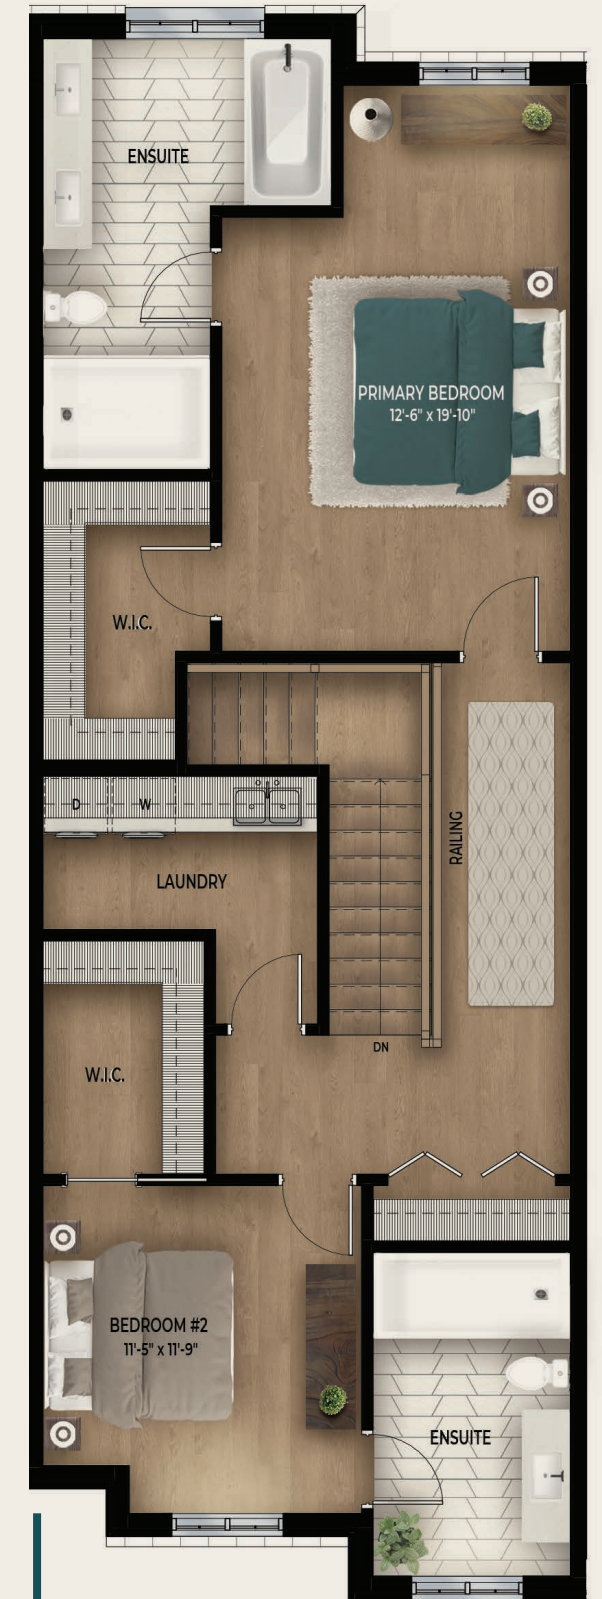

# SILVERSMITH

1908 Square Feet  
 2 Bedrooms  
 2.5 Bathrooms

Interior Suite

Basement - 818 sqft. ( Standard Unfinished )

Main Floor - 818 sqft

Second Floor - 1090 sqft