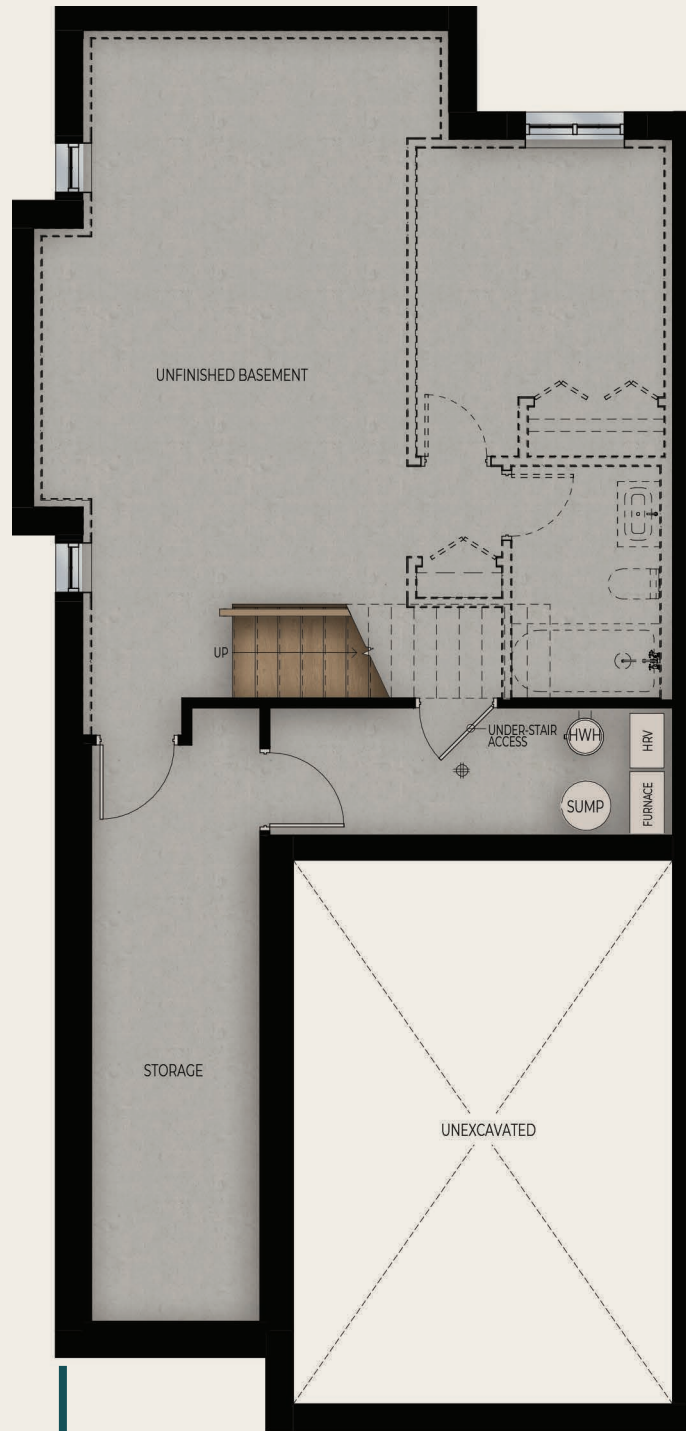

STARLIGHT

2510
3
3.5

Square Feet
Bedrooms
Bathrooms

End Suite

Basement - 1066 sqft. (Standard Unfinished)

Main Floor - 1066 sqft. (Standard Unfinished)

Second Floor - 1444 sqft.